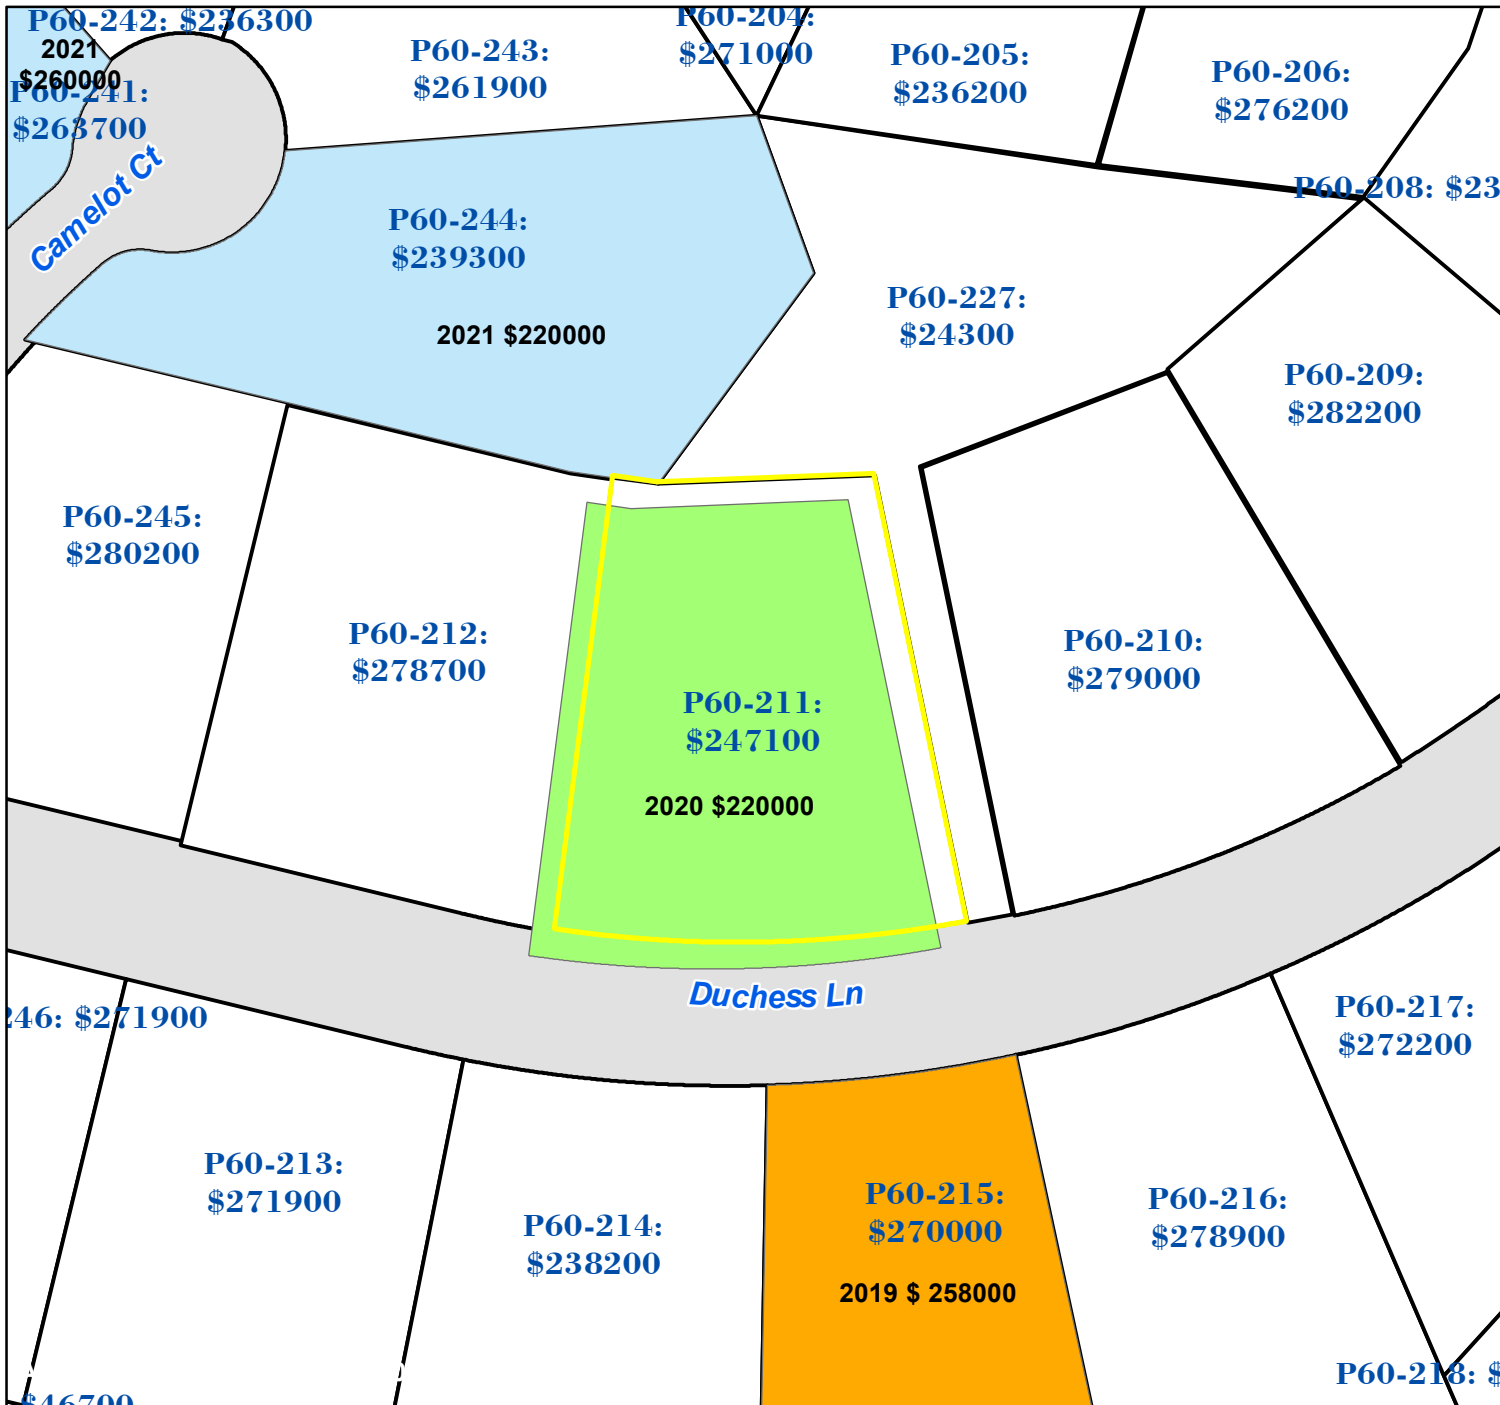

# Pasquotank County, NC

Parcel ID: 8901 876810  
 Map: P60-211

LOT: 140

00502 DUCHESS LN  
 VALLENGA, WILLIAM C  
 & JODI  
 502 DUCHESS LN  
 ELIZABETH CITY NC 27909

Deed Book: 1358  
 Deed Page: 520  
 Date: 20200214

Date: 2/28/2023

Property Ownership/  
 Lines as of January 1, 2023

**NOT A SURVEY**

This map was created from historic maps, recorded deeds and surveys.  
 It CAN NOT be used to convey land, settle land disputes or build fences.